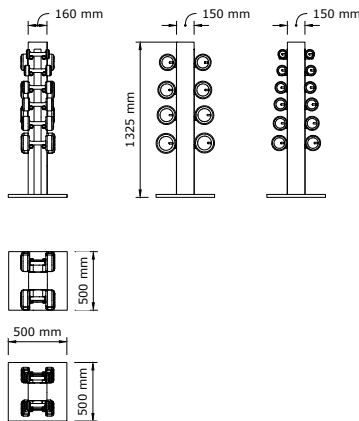

Set including: 1 rack & 20 dumbbells weighing:

2 kg x 2 | 4 kg x 2 | 6 kg x 2 | 8 kg x 2 | 10 kg x 2 | 12 kg x 2 | 14 kg x 2 | 16 kg x 2 | 18 kg x 2 | 20 kg x 2

## DIMENSIONS